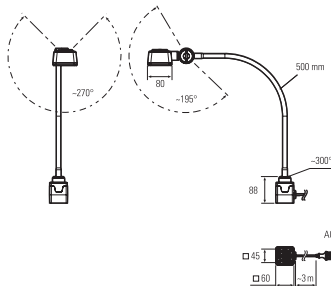

## CENALED SPOT AC, Flexarm

**Item number:** 121012-11  
**EAN:** 4260556623740

<b>Order number:</b>	121012-11
<b>Model:</b>	CENALED
<b>Type:</b>	LED workplace luminaire with gooseneck
<b>Illuminant:</b>	High Power LED
<b>Power consumption:</b>	~9 W
<b>Lamp luminous flux:</b>	1120 lm
<b>Lamp luminous efficiency:</b>	134 lm/W
<b>Light distribution:</b>	direct
<b>Light colour:</b>	neutral white (5000K)
<b>Connected load:</b>	100-305V AC ± 10%, 50-60 Hz
<b>Power supply:</b>	inbuilt
<b>Connection (connector):</b>	connection cable 3 m with SCHUKO plug CEE 7/7
<b>Degree of protection:</b>	IP65
<b>Class of protection:</b>	I
<b>Beam angle (optics):</b>	30°
<b>Operating temperature:</b>	-10... +50 °C
<b>Colour rendering (Ra):</b>	> 80
<b>Lamps lifetime:</b>	> 60,000 h
<b>Housing material:</b>	aluminium
<b>Length Flexarm [A]:</b>	500 mm
<b>Base height (B):</b>	88 mm
<b>Mounting:</b>	screw-on base
<b>Weight (net):</b>	850 g
<b>Gross weight:</b>	1450 g
<b>Risk group (DIN EN 62471):</b>	free group
<b>Mounting accessories:</b>	magnet holder plate optional
<b>Dimmable:</b>	yes, via push button at the luminaire head, ON/OFF and dimming
<b>Marking:</b>	CE, UKCA
<b>Made in:</b>	Germany
<b>Feature:</b>	universal workplace luminaire with high protection degree