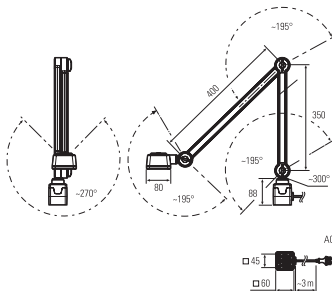

Lampenlebensdauer in Betriebsstunden (L80/B10)

LED Arbeitsplatzleuchte
LED workplace luminaire

CENALED SPOT AC, Gelenkarm (adjustable arm)

Item number: 121012-12
EAN: 4260556623757

Order number:	121012-02
Model:	CENALED SPOT
Type:	LED workplace luminaire with adjustable arm
Illuminant:	High Power LED
Power consumption:	~9 W
Lamp luminous flux:	1120 lm
Lamp luminous efficiency:	134 lm/W
Light distribution:	direct
Light colour:	neutral white (5000K)
Connected load:	100-305V AC \pm 10%, 50-60 Hz
Power supply:	inbuilt
Connection (connector):	connection cable 3 m with SCHUKO plug CEE 7/7
Degree of protection:	IP65
Class of protection:	I
Beam angle (optics):	30°
Operating temperature:	-10... +50 °C
Colour rendering (Ra):	> 80
Lamps lifetime:	> 60,000 h
Housing material:	aluminium (powder finished)
Cover material:	ESG 3,8 mm, shatterproof
Length adjustable arms [A]:	350 mm / 400 mm
Base height (B):	88 mm
Weight (net):	1400 g
Gross weight:	2600 g
Risk group (DIN EN 62471):	free group
Mounting accessories:	magnet holder plate optional
Dimmable:	yes, via push button at the luminaire head, ON/OFF and dimming
Marking:	CE, UKCA
Made in:	Germany
Feature:	universal workplace luminaire with high protection degree