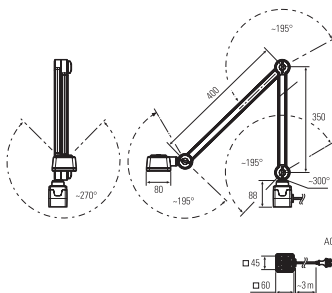

Lampenlebensdauer in Betriebsstunden (L80/B10)

LED Arbeitsplatzleuchte
LED workplace luminaire

CENALED SPOT AC, Gelenkarm (adjustable arm)

Item number: 121012-12
EAN: 4260556623757

Order number:	121012-02
Model:	CENALED SPOT
Type:	LED workplace luminaire with adjustable arm
Illuminant:	High Power LED
Power consumption:	~9 W
Lamp luminous flux:	1120 lm
Lamp luminous efficiency:	134 lm/W
Light distribution:	direct
Light colour:	neutral white (5000K)
Connected load:	100-305V AC \pm 10%, 50-60 Hz
Power supply:	inbuilt
Connection (connector):	connection cable 3 m with SCHUKO plug CEE 7/7
Degree of protection:	IP65
Class of protection:	I
Beam angle (optics):	30°
Operating temperature:	-10... +50 °C
Colour rendering (Ra):	> 80
Lamps lifetime:	> 60,000 h
Housing material:	aluminium (powder finished)
Cover material:	ESG 3,8 mm, shatterproof
Length adjustable arms [A]:	350 mm / 400 mm
Base height (B):	88 mm
Weight (net):	1400 g
Gross weight:	2600 g
Risk group (DIN EN 62471):	free group
Mounting accessories:	magnet holder plate optional
Dimmable:	yes, via push button at the luminaire head, ON/OFF and dimming
Marking:	CE, UKCA
Made in:	Germany
Feature:	universal workplace luminaire with high protection degree